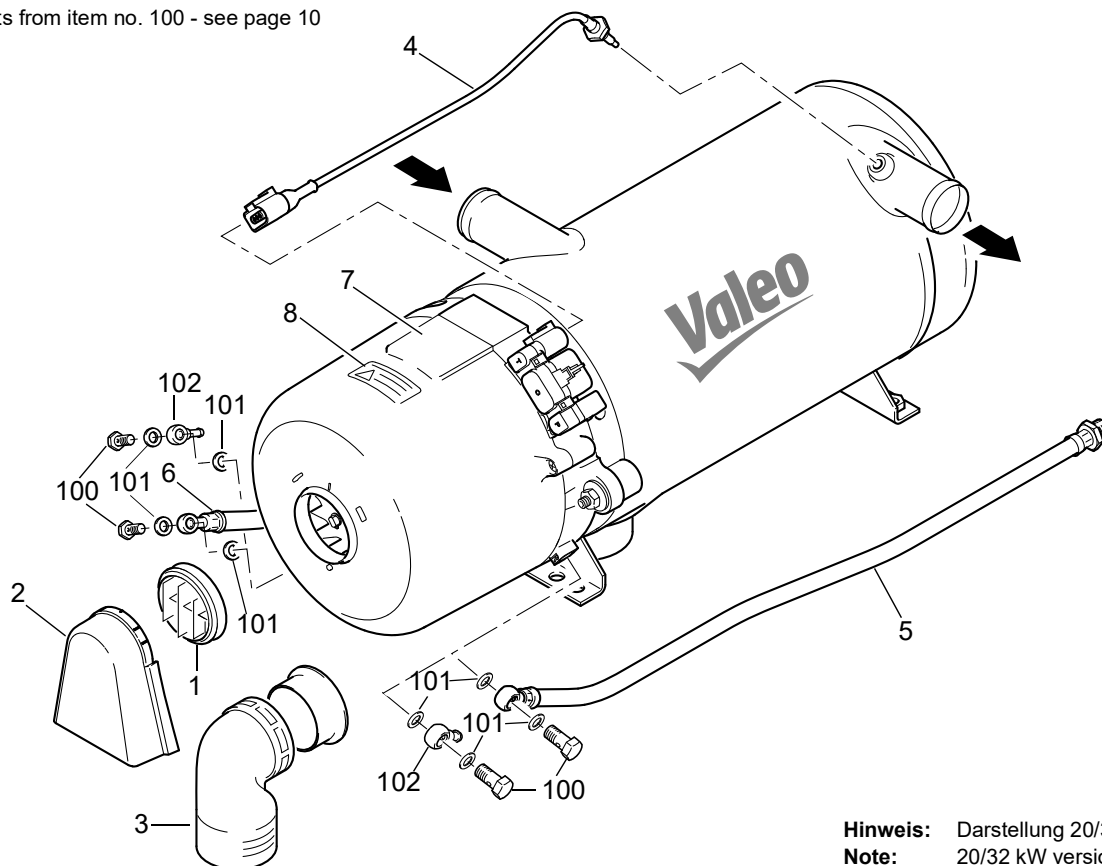

Normteile ab Pos. 100 siehe Seite 10
Standard parts from item no. 100 - see page 10

Bild/fig. 1

Hinweis: Darstellung 20/32 kW-Variante
Note: 20/32 kW version is shown

Pos./ Item	Stück/ Quantity Thermo E+			Bestell-Nr./ Part. no.	Benennung	Description	Bemerkung/Remarks
	120	200	320				

Heizgerät / Heater

1	1	1	1	20819B	Gitter	grid	
2	1	1	1	20818B	Spritzschutz	splash guard	
3	1	1	1	11113052A	Anschlussstutzen / Kit	elbow / kit	enthält: 1x Heizluftkrümmer, 1x Adapter für Heizluftkrümmer, 1x Schlauchschelle / contains: 1x heating air manifold, 1x adapter for heating air manifold, 1x hose clamp
4		1	1	11122811B	Temperatursensoren	temperature sensors	
4	1			11122217A	Temperatursensoren	temperature sensors	
5	1	1	1	82235C	Brennstoffschlauch (R) 600lg	fuel return line	
6	1	1	1	82234C	Brennstoffschlauch (S) 600lg	fuel supply line	
7	1	1	1	---	Typschild	model plate	kein Ersatzteil / no spare part
8				2710487B	Warnschild	warning placard